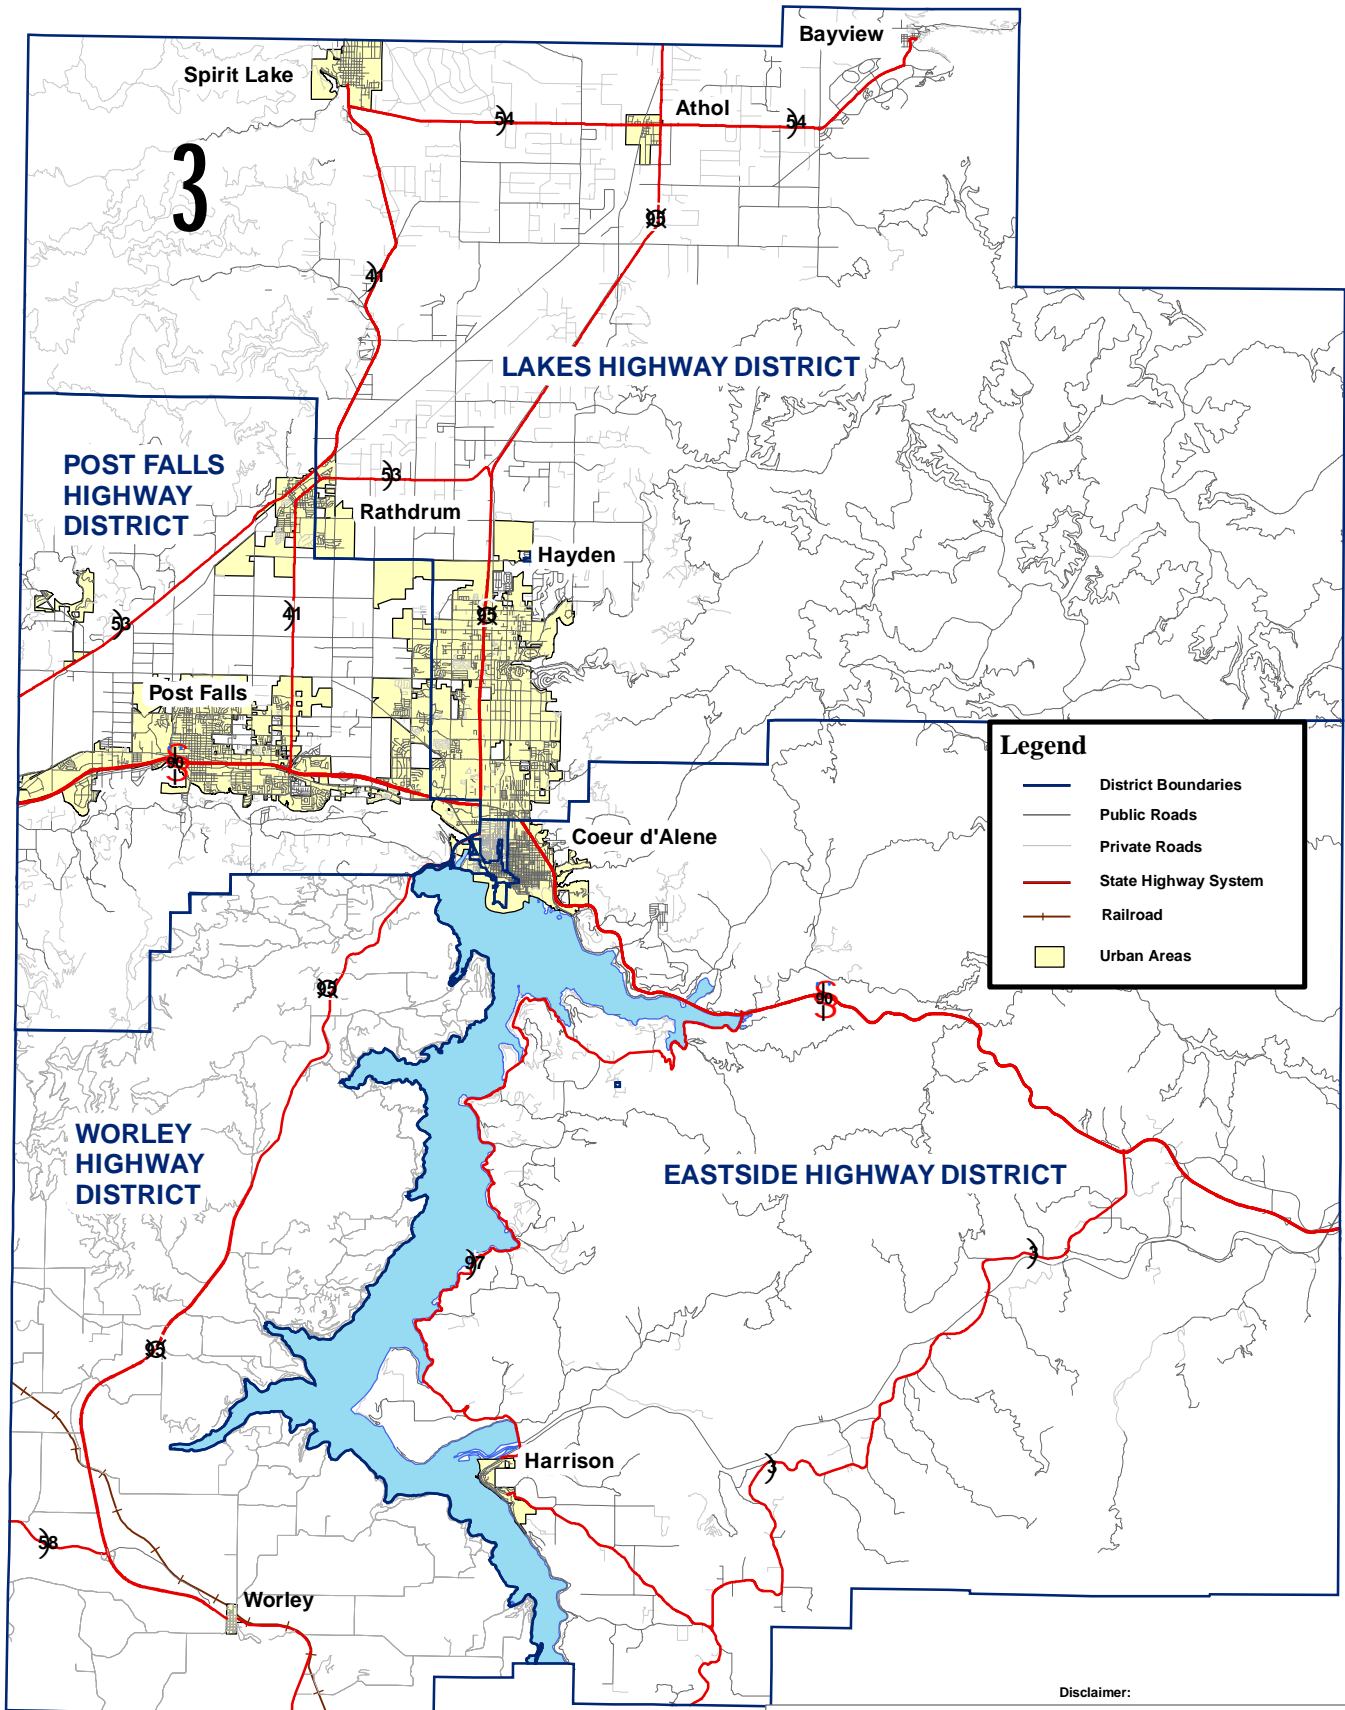

ASSOCIATED HIGHWAY DISTRICTS BOUNDARIES

KOOTENAI COUNTY, IDAHO

Legend

- District Boundaries
- Public Roads
- Private Roads
- State Highway System
- Railroad
- Urban Areas

Disclaimer: